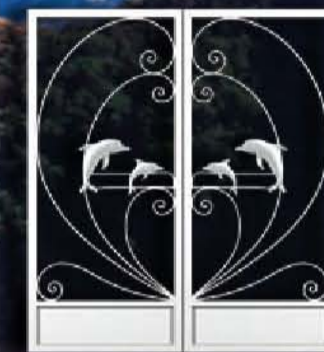

N-2010 Heron

N-2030 Dolphin