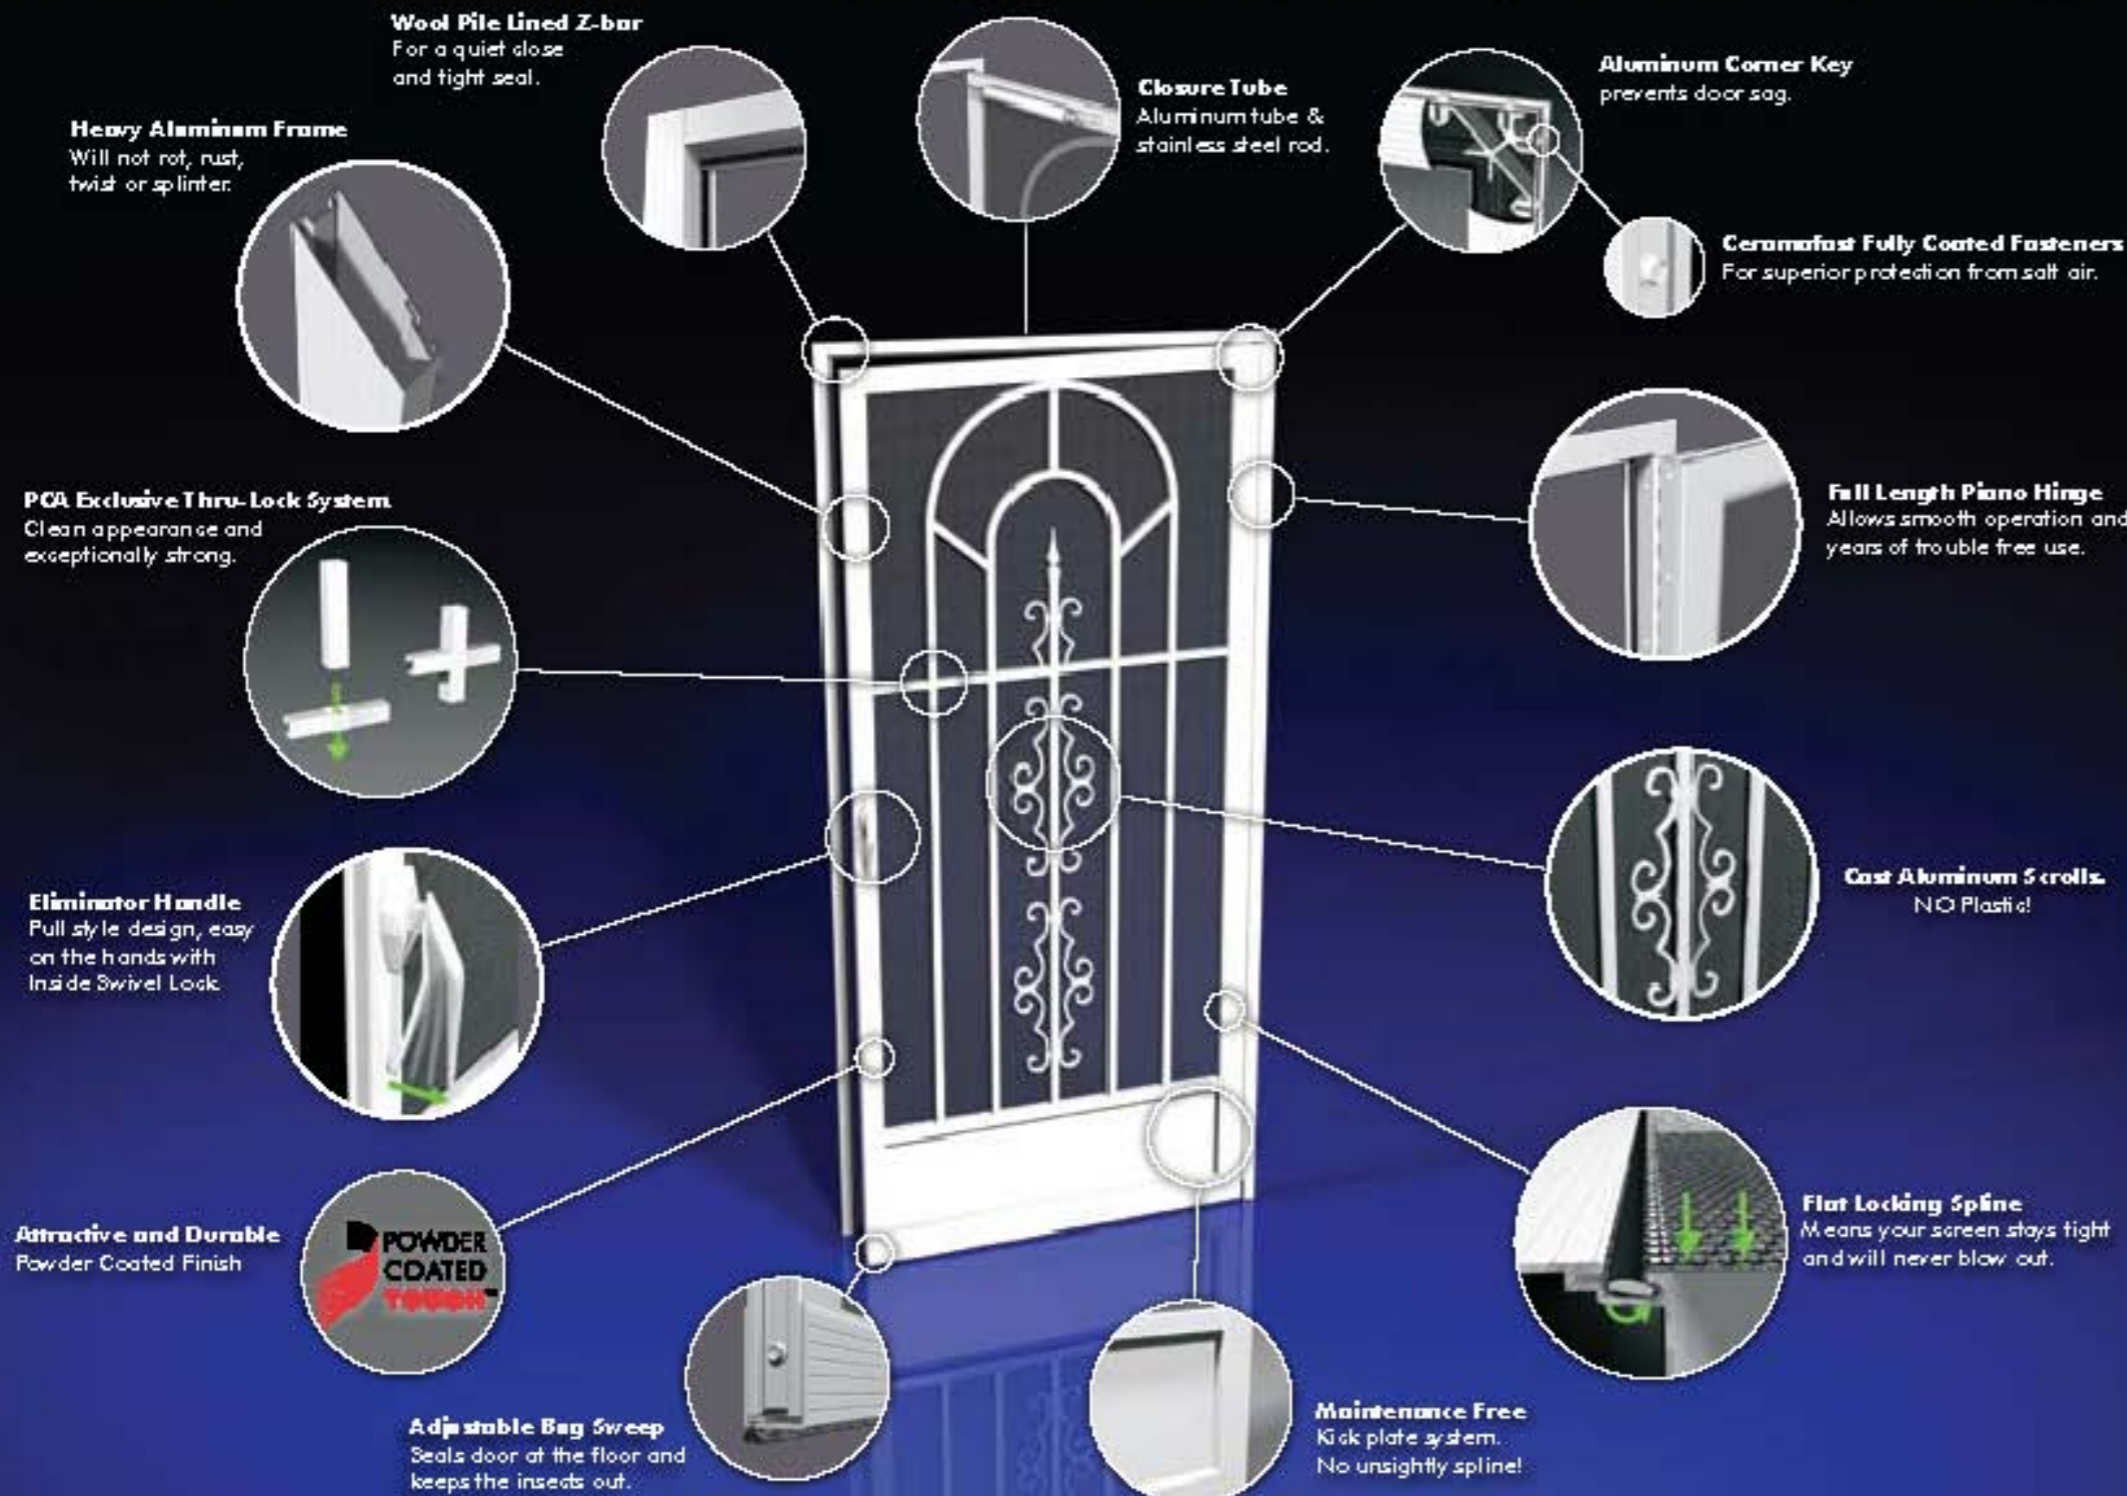

Kick Plate Options

Screen Options

POWDER COATED TOUGH Color Options

*All items available in White or Bronze standard. Premium colors available on select items. Actual colors may vary slightly.

Personalize your home with a PCA Screen Door that fits your style and needs, at pcaproducts.com

Handcrafted Durability. Timeless Elegance.

The PCA Advantage

Specialty Hardware

PCA's Astragal
The ideal solution for French door applications!
Imagine the convenience of an unobstructed opening:

- Easily Move Furniture** in or out with NO center post
- No Hassle Access** to your grill or other in door/outdoor equipment
- Easier Spring Cleaning** with a larger unobstructed opening

Tasman® Security Lock

- Double key locking system
- Incorporated 18mm dead bolt
- Can be locked from either side
- Lever style handle
- Available in standard colors

Perfect for both in-swing and out-swing applications, the Tasman® provides superior design by coupling a double key locking system with a handle that's clean and fluid in operation.

Screen Door Deadlock

- Surface mounts on screen door frame
- Key lock on the outside
- Available in White or Black

Supplemental lock for the Eliminator handle to provide a convenient key lock option.

Your PCA Handcrafted
Screen Door will: